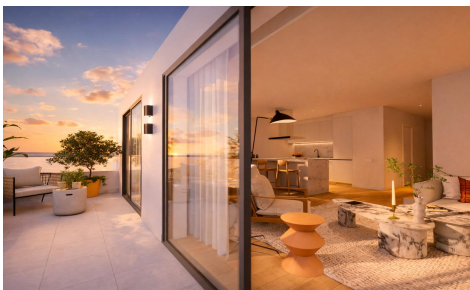

N9807

Penthouse in La Linea De La Concepcion
€599,000

3

2

 120m²

N/A

Luxury Beachfront Apartments and Townhouses in Torrenueva, La Línea de la Concepción, Cádiz; Exclusive First Line Beachfront Residences on the Costa del Sol; Discover a unique beachfront residential development in Torrenueva, one of the most unspoiled coastal locations in Southern Spain. Situated next to La Alcaidesa and only minutes from Sotogrande and Gibraltar, this exceptional new resort offers an exclusive collection of 118 contemporary residences just 50 meters from the beach. Surrounded by nature and open sea views, this private coastal sanctuary perfectly combines luxury, tranquility and Mediterranean living. With direct beach access, elegant architecture and premium resort style amenities, this development offers an