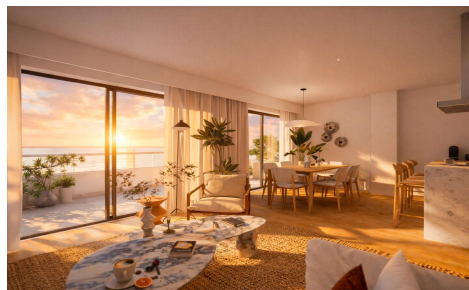

N9807

Penthouse in La Linea De La Concepcion
€599,000

3

2

 120m²

N/A

Luxury Beachfront Apartments and Townhouses in Torrenueva, La Línea de la Concepción, Cádiz; Exclusive First Line Beachfront Residences on the Costa del Sol; Discover a unique beachfront residential development in Torrenueva, one of the most unspoiled coastal locations in Southern Spain. Situated next to La Alcaidesa and only minutes from Sotogrande and Gibraltar, this exceptional new resort offers an exclusive collection of 118 contemporary residences just 50 meters from the beach. Surrounded by nature and open sea views, this private coastal sanctuary perfectly combines luxury, tranquility and Mediterranean living. With direct beach access, elegant architecture and premium resort style amenities, this development offers an