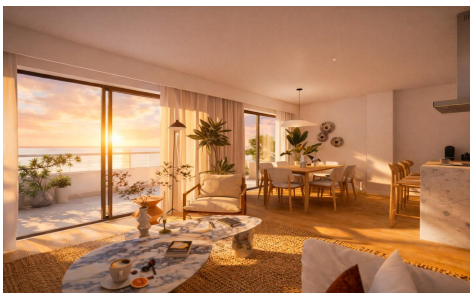

## Penthouse in La Linea De La Concepcion

€500,000

2

2

 74m<sup>2</sup>

N/A

Luxury Beachfront Apartments and Townhouses in Torrenueva, La Línea de la Concepción, Cádiz; Exclusive First Line Beachfront Residences on the Costa del Sol; Discover a unique beachfront residential development in Torrenueva, one of the most unspoiled coastal locations in Southern Spain. Situated next to La Alcaidesa and only minutes from Sotogrande and Gibraltar, this exceptional new resort offers an exclusive collection of 118 contemporary residences just 50 meters from the beach. Surrounded by nature and open sea views, this private coastal sanctuary perfectly combines luxury, tranquility and Mediterranean living. With direct beach access, elegant architecture and premium resort style amenities, this development offers an