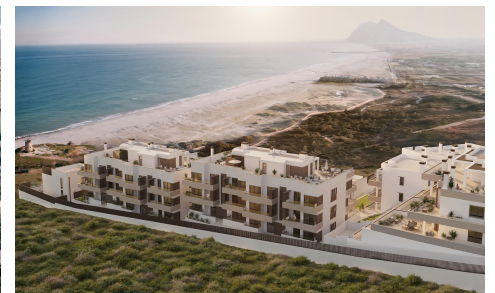

## Penthouse in La Linea De La Concepcion

€500,000

2

2

 74m<sup>2</sup>

N/A

Luxury Beachfront Apartments and Townhouses in Torrenueva, La Línea de la Concepción, Cádiz; Exclusive First Line Beachfront Residences on the Costa del Sol; Discover a unique beachfront residential development in Torrenueva, one of the most unspoiled coastal locations in Southern Spain. Situated next to La Alcaidesa and only minutes from Sotogrande and Gibraltar, this exceptional new resort offers an exclusive collection of 118 contemporary residences just 50 meters from the beach. Surrounded by nature and open sea views, this private coastal sanctuary perfectly combines luxury, tranquility and Mediterranean living. With direct beach access, elegant architecture and premium resort style amenities, this development offers an