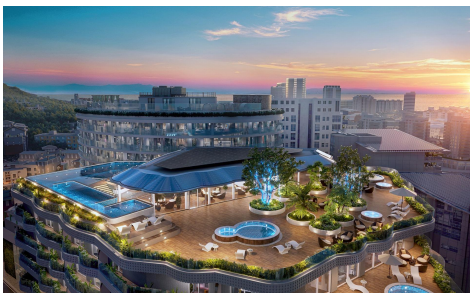

## Apartment in La Linea De La Concepcion

**€989,000**

2

2

 93m<sup>2</sup>

N/A

Luxury New Build Apartments in Gibraltar City Centre with Marina and Rock Views&#13;&#13;Exclusive Contemporary Apartments in the Heart of Gibraltar&#13;Discover an exceptional new residential development in Gibraltar city centre offering stylish studios and 1, 2 and 3 bedroom apartments designed for modern Mediterranean living. Ideally located between the historic centre and Marina Bay, this exclusive project combines luxury residences, premium amenities and strong investment potential in one of the most dynamic and tax efficient locations in Southern Europe.&#13;&#13;With spectacular views of The Rock of Gibraltar, Marina Bay, the Mediterranean Sea and Gibraltar Airport, this landmark development places residents within walking