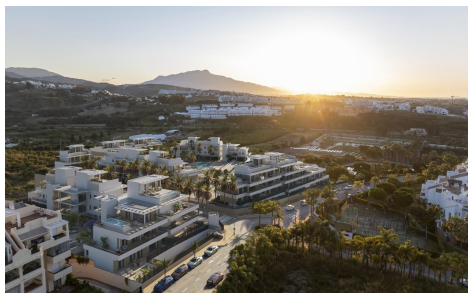

SP1634

Penthouse in Estepona

€862,000

2

2

 127m²

N/A

New Build Apartments with Sea or Mountain Views in Estepona: Modern Living on the Costa del Sol
 Contemporary Residential Complex in Estepona
 Discover this exceptional new build residential development in Estepona, one of the most desirable destinations on the Costa del Sol. Known for its charming old town, golden beaches and relaxed Mediterranean lifestyle, Estepona offers a perfect blend of tradition, modernity and high quality living.
 Located in the peaceful area of Resinera Voladilla, this development enjoys a privileged setting surrounded by nature, with beautiful views of the sea or the mountains. The beach is just 2 km away, allowing residents to enjoy the coastline all year round.
 Stylish Homes Designed for Comfort