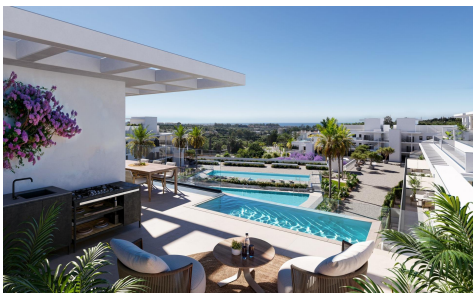

SP1634

Penthouse in Estepona

€862,000

2

2

 127m²

N/A

New Build Apartments with Sea or Mountain Views in Estepona: Modern Living on the Costa del Sol
 Contemporary Residential Complex in Estepona
 Discover this exceptional new build residential development in Estepona, one of the most desirable destinations on the Costa del Sol. Known for its charming old town, golden beaches and relaxed Mediterranean lifestyle, Estepona offers a perfect blend of tradition, modernity and high quality living.
 Located in the peaceful area of Resinera Voladilla, this development enjoys a privileged setting surrounded by nature, with beautiful views of the sea or the mountains. The beach is just 2 km away, allowing residents to enjoy the coastline all year round.
 Stylish Homes Designed for Comfort