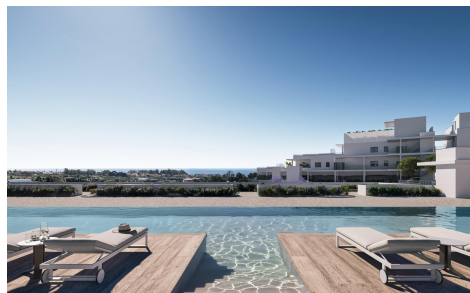

SP1633

Penthouse in Estepona

€985,000

4

3

 225m²

N/A

New Build Apartments with Sea or Mountain Views in Estepona: Modern Living on the Costa del Sol
 Contemporary Residential Complex in Estepona
 Discover this exceptional new build residential development in Estepona, one of the most desirable destinations on the Costa del Sol. Known for its charming old town, golden beaches and relaxed Mediterranean lifestyle, Estepona offers a perfect blend of tradition, modernity and high quality living.
 Located in the peaceful area of Resinera Voladilla, this development enjoys a privileged setting surrounded by nature, with beautiful views of the sea or the mountains. The beach is just 2 km away, allowing residents to enjoy the coastline all year round.
 Stylish Homes Designed for Comfort