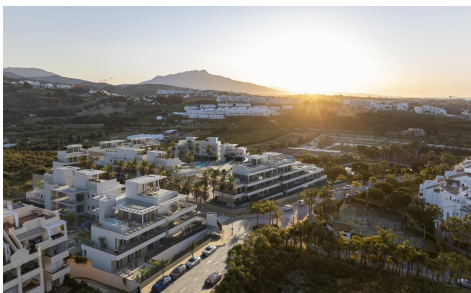

SP1633

Penthouse in Estepona

€985,000

4

3

 225m²

N/A

New Build Apartments with Sea or Mountain Views in Estepona: Modern Living on the Costa del Sol
 Contemporary Residential Complex in Estepona
 Discover this exceptional new build residential development in Estepona, one of the most desirable destinations on the Costa del Sol. Known for its charming old town, golden beaches and relaxed Mediterranean lifestyle, Estepona offers a perfect blend of tradition, modernity and high quality living.
 Located in the peaceful area of Resinera Voladilla, this development enjoys a privileged setting surrounded by nature, with beautiful views of the sea or the mountains. The beach is just 2 km away, allowing residents to enjoy the coastline all year round.
 Stylish Homes Designed for Comfort