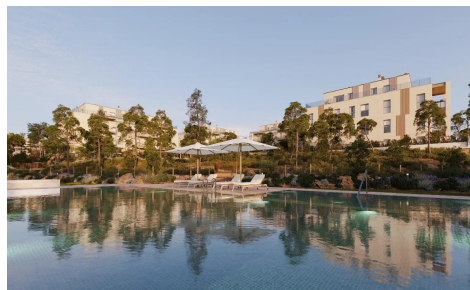

3

2

113m²

N/A

NEW BUILD RESIDENTIAL COMPLEX IN GODELLA, VALENCIA

New Build development with high quality is a constant and an ever-present objective, which is why we have thought of all the details of your new home.

Interior development of this complex the communal areas will be cared for to the maximum. The floors of the exterior communal areas will be finished with paving according to the characteristics of the project and the enclosures of the private plots will have a design totally integrated with the aesthetics of their façades.

Technology will also be present in the form of LED lighting, which at the end of the month will result in significant energy savings...(Ask for More Details!)