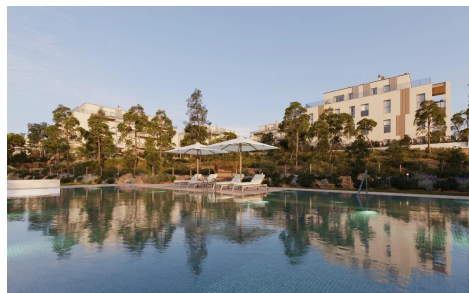

SP0745

Apartment in Godella

€439,000

3

2

114m²

N/A

NEW BUILD RESIDENTIAL COMPLEX IN GODELLA, VALENCIANew Build development with high quality is a constant and an ever-present objective, which is why we have thought of all the details of your new home. Interior development of this complex the communal areas will be cared for to the maximum. The floors of the exterior communal areas will be finished with paving according to the characteristics of the project and the enclosures of the private plots will have a design totally integrated with the aesthetics of their façades. Technology will also be present in the form of LED lighting, which at the end of the month will result in significant energy savings...(Ask for More Details!)