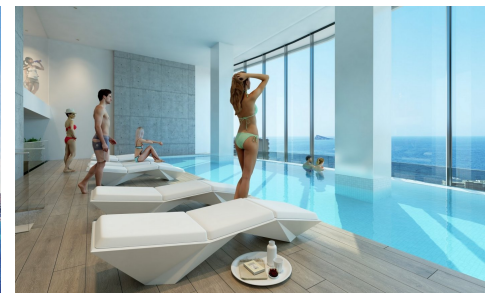

## Apartment in Benidorm

**€690,000**

2

2

 80m<sup>2</sup>

N/A

NEW CONSTRUCTION RESIDENTIAL IN PLAYA PONIENTE DE BENIDORM !!!&#13;&#13; New residential sea views with 220 homes with 2, 3 and 4 bedrooms in a glass tower with spacious terraces with views.&#13;&#13; Equipment :&#13; Appliances: Hood, Oven and touch-control induction hob, Refrigerator, Dishwasher, Washing machine, Pre-installation for dryer and microwave.&#13; Shower screen with safety glass, Mirror, Lighting with LED spotlights&#13; Air conditioner&#13; Aerothermy&#13;&#13; The common areas are equipped with an adult pool, a children's pool, a spa, jacuzzis, a chill out area, a children's play area, two paddle courts, a garage, etc.&#13;&#13; The Alicante coast is well known for its mild temperatures and its more than 300