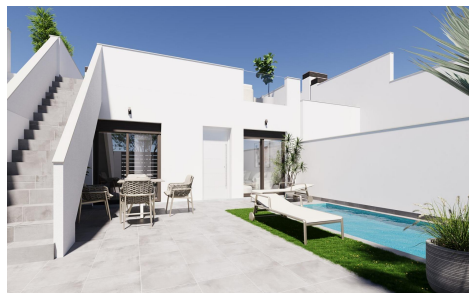

N9720

Town House in Torre Pacheco

€259,900

2

2

 82m²

 151m²

Modern, newly built semi-detached and terraced homes with private pools at El Alba Resort-Torre Pacheco; Contemporary homes in a growing Mediterranean holiday community; This new development comprises 16 exclusive semi-detached and terraced homes, situated at El Alba Mediterranean Resort in Torre Pacheco. Designed as single-storey homes, these modern properties offer a perfect blend of comfort, functionality and Mediterranean outdoor living; El Alba Resort is an up-and-coming residential area surrounded by open countryside and golf courses, within easy reach of the town of Roldán, where you will find supermarkets, restaurants, banks and everyday amenities. The complex already features a social club with a swimming pool and