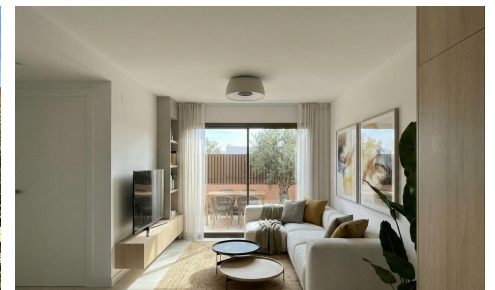

N9722

Quad House in Torre Pacheco

€272,900

2

2

 77m²

 150m²

New-build villas at El Alba Mediterranean Resort, in Torre PachecoModern living in a growing tourist destinationDiscover this exclusive new-build development comprising just 6 detached and semi-detached villas located at El Alba Mediterranean Resort, in Torre Pacheco, Murcia. This up-and-coming residential area combines modern architecture, leisure facilities and a relaxed Mediterranean lifestyle. Situated between the Terrazas de la Torre golf club and the town of Roldán, the location offers tranquillity without sacrificing proximity to all essential amenities, such as supermarkets, restaurants, bars and banks.Contemporary villas with private outdoor spaceThese modern villas are laid out over a single storey and feature 2 bedrooms and 2